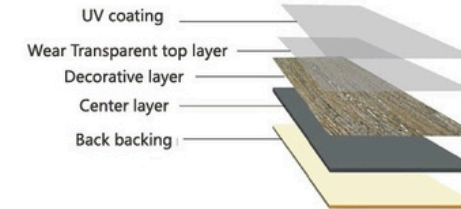

Vinyl Flooring (LVT)

PRODUCT SPECIFICATIONS

Size: 23cm × 124cm or custom (order)

Installation: Valinge, i4F, (click vinyl)

Thickness (mm): 2, 2.5, 3, 3.2, 4, 5, 6

Wear Layer: 0.1mm-1mm

Features: waterproof, sound resistant

Textures: Embossed, Hand scraped, Crystal, Stone, Registered embossed (EIR)

Certification: Floor score, ISO9000, ISO14001, SGS

Core Material: 100% Virgin

Customization: Accept

- 6.Anti-scratch & Stain repellent, High quality wear layer making it exceptionally stain and scratch resistant.
- 7.Good foot feels, They are warmer underfoot than traditional tile or stone.
- 8.Easy install and maintain, reduces the cost of labor force, economic choose for residential and commercial.
- 9.Eco-friendly, no noxious or chemical component.
- 10.100% Virgin material, It is made from virgin material to ensure the quality of the final product stable.
- 11.NO swelling when exposed to water.
- 12.Durable, will not expand or contract, very stable.