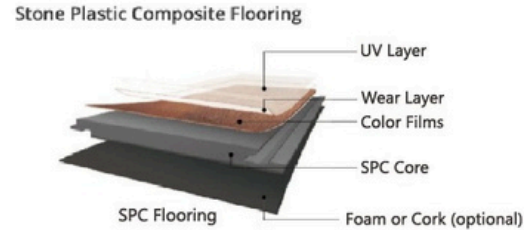

Pattern size: 984x1890mm

Flooring size: 18.2cm×124cm |
23cm × 124cm | 23cm × 154cm

Thickness: 4.5mm | **5mm** | 6mm

NATURAL STATE

ALL COLORS COLLECTION

SPC (Rigid Core)

PRODUCT SPECIFICATIONS

Size: 23cm × 124cm or custom (order)

Installation: Valinge, i4F

Thickness: 4mm, 5mm, 6mm

Underlay: EVA, IXPE

Wear Layer: 0.1mm-1mm

Features: waterproof, anti-scratch

Textures: Embossed, Hand scraped, Crystal, Stone, Registered embossed (EIR)

Certification: Floor score, ISO9000, ISO14001, SGS